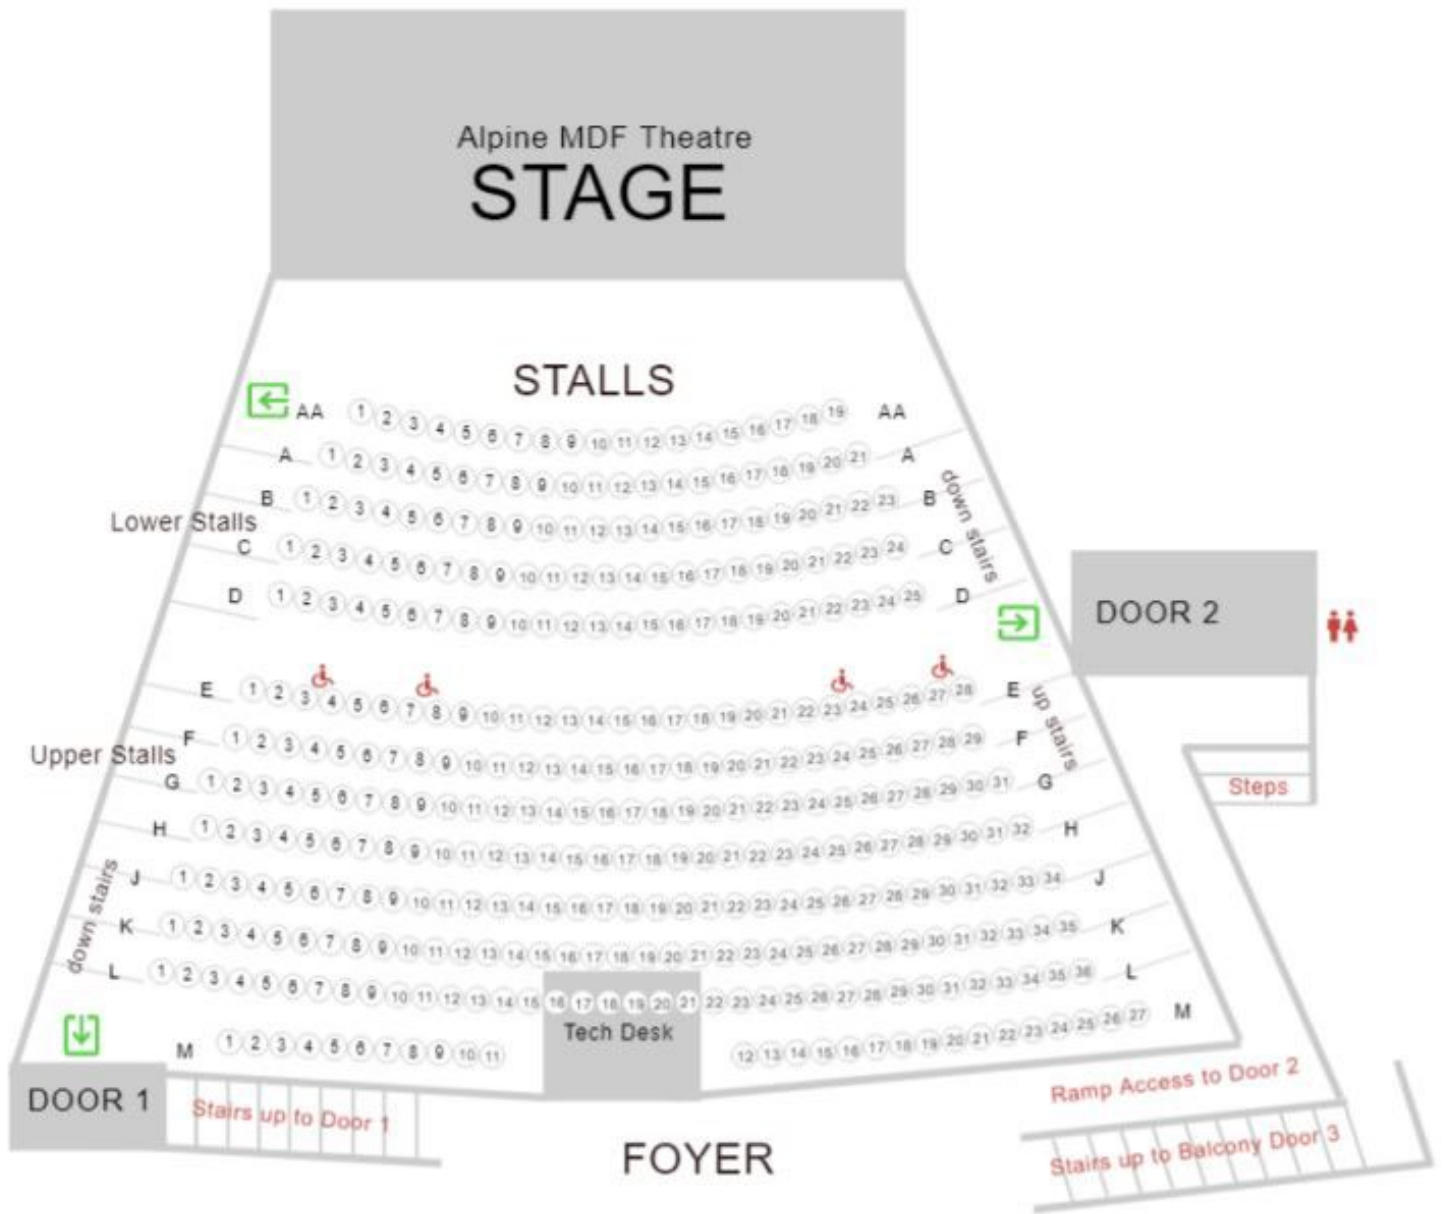

ALPINE MDF THEATRE

Wangaratta
Performing Arts &
Convention Centre

Alpine MDF Theatre STAGE

STALLS

BALCONY